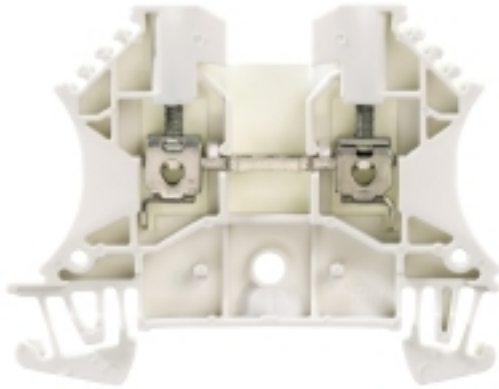

**W-Series
WDU 2.5 WS**

Weidmüller Interface GmbH & Co. KG
Klingenbergstraße 16
D-32758 Detmold
Germany
Fon: +49 5231 14-0
Fax: +49 5231 14-292083
www.weidmueller.com

The versatile and extensive range of products - from 0.05 mm² to 300 mm² - means that you have diverse options for your applications at your disposal.

Hardened steel for mechanical strength and high-quality tinned copper for optimum conductivity. All materials comply with RoHS requirements and have been tested to current environment guidelines.

General ordering data

Type	WDU 2.5 WS
Order No.	1036800000
Version	Feed-through terminal, Screw connection, 2.5 mm², 800 V, 24 A, White
GTIN (EAN)	4008190297756
Qty.	100 pc(s).